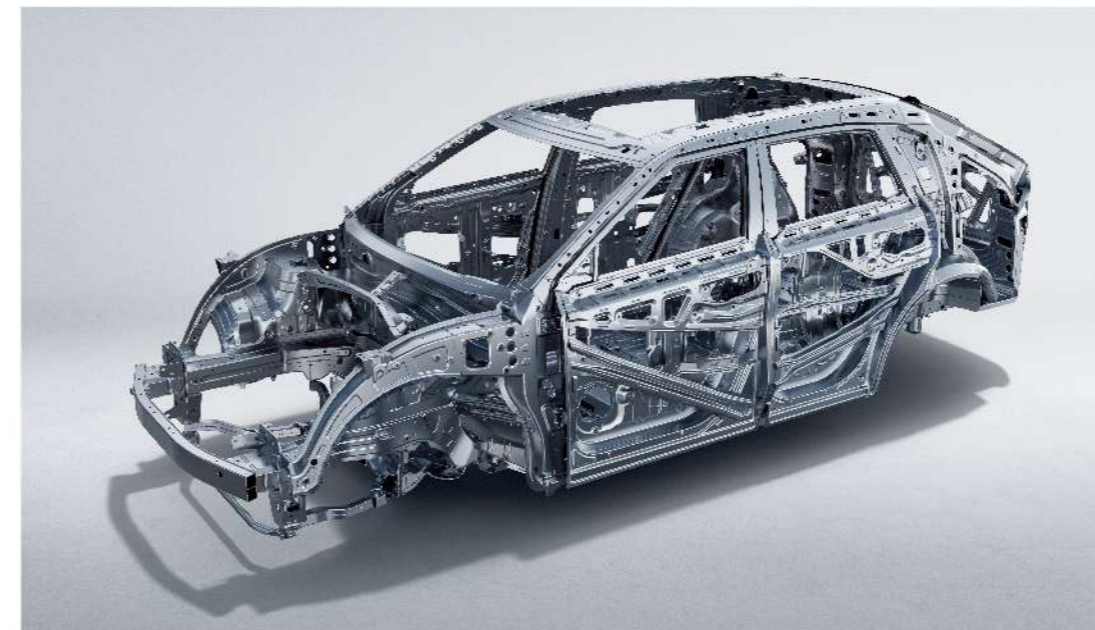

NOT JUST PROTECTION BUT ALL-ROUND SAFEGUARDING

>> Armour-Grade Car Body Protection

The car is made of high-strength steel, with a ratio of more than 64%, and the core frame of the cabin is made of 100% super high-strength steel to protect the safety of passengers.

>> Top-Level Collision Safety Technology

Developed to meet the C-NCAP five-star standard and C-IASI all-excellent rating, with an international patent gold award, our passive safety technology is reliable and guaranteed.